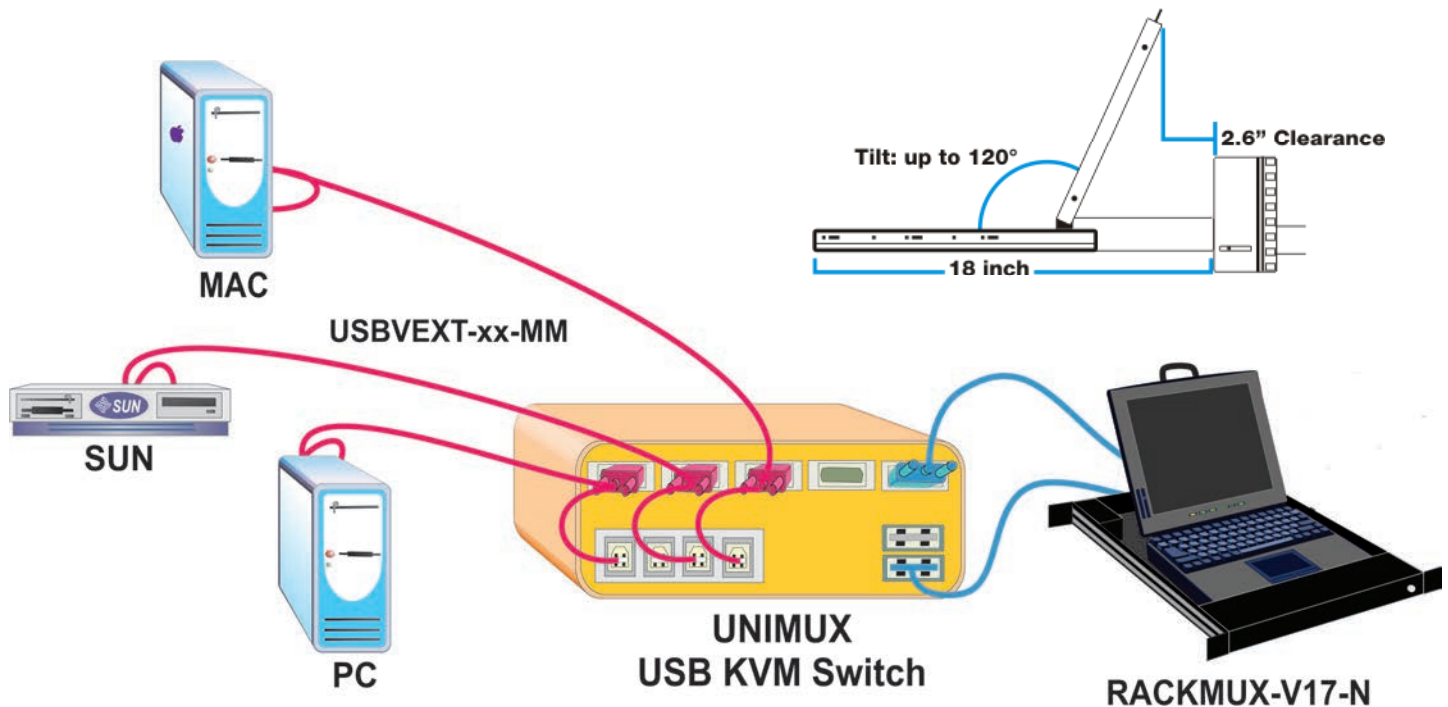

## VGA USB + PS/2 KVM Drawer provides space-saving convenient control.

- 17" Active Matrix LCD flat panel VGA monitor.
  - Optional high resolution 1920x1200 WUXGA 17.1" monitor available.
  - Tilt LCD up and back to adjust to any comfortable viewing angle to 120°
- Compatible with USB and PS/2 computers.
- Torque-friction hinges-monitor does not wobble, spring, or slam shut.
- Compact, heavy-duty tactile keyboard with 17-key numeric keypad.
- Rugged steel construction with durable powder coat finish.
- Equipped with On Screen Display (OSD).
- Designed to be a one-person job when installing the drawer.
- Drawer locks into place when open to prevent it from sliding in and out of the rack.
  - Front quick-release latches for pushing the drawer back into the rack.
- LCD auto-shutoff in closed position
- Internal cable arm provides proper cable management for sliding the drawer open and closed.
- Front panel security lock.
- Front panel USB port to connect an external USB device, such as a flash drive.
- Available with optional mounting bracket for two-post style telco rack.

**RACKMUX-V17-N**

- **Single-Person Installation**
- **Optional Hi-Res 1920x1200 17.1" LCD**

The RACKMUX® VGA USB + PS/2 KVM Drawer combines a rackmount LCD monitor, keyboard, and touchpad mouse in a space-saving 1RU industrial strength drawer.

# Rackmount VGA USB + PS/2 KVM Drawer, up to 1920x1200 Resolution

**RACKMUX®**

**VGA USB + PS/2 KVM Drawer provides space-saving convenient control.**

### Cables

- 6-foot (1.8-meter) 15-pin HD VGA male to male cable included.
- 6-foot (1.8-meter) USB Type A male to USB Type B male cable included.
- 6-foot (1.8-meter) power supply cable included.